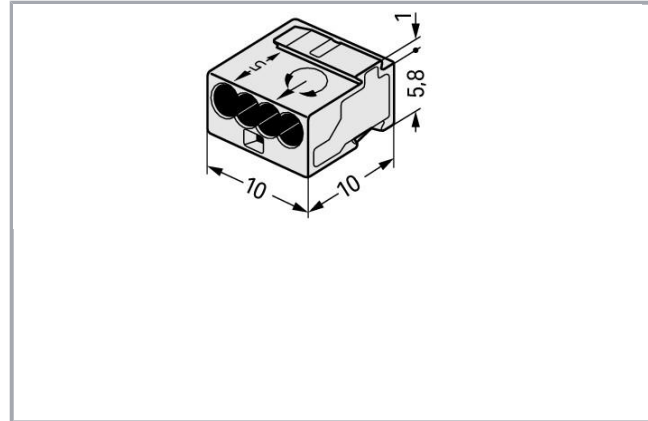

Информационен лист | Номер на артикул: 243-304

MICRO PUSH WIRE® connector for junction boxes; for solid conductors; 0.8 mm Ø; 4-conductor; light gray housing; light gray cover; Surrounding air temperature: max 60°C; light gray

www.wago.com/243-304

RoHS Compliant

BOMcheck.net

Цвят: ■

Описание на артикула

Safety information 1:

When using conductors of the same diameter, Ø 0.5 mm/24 AWG or Ø 1 mm/18 AWG are also possible.

Данни

Имате ли въпроси относно нашите продукти?
Винаги ще се радваме да получим вашето обаждане на +359 2 489 46 09.

Connection data

Connection technology	PUSH WIRE®
Actuation type	Push-in
Connectable conductor materials	Copper
Conductor diameter	0,6 ... 0,8 mm
Strip length	5 ... 6 mm / 0.2 ... 0.24 inch
Total number of connection points	4
Total number of potentials	1
Number of connection types	1
Number of levels	1
Wiring type	Side-entry wiring

Geometrical Data

Width	10 mm / 0.394 inch
Height	6,8 mm / 0.268 inch
Depth	10 mm / 0.394 inch

Material Data

Color	light gray
Fire load	0,012 MJ
Weight	0,8 g

Environmental Requirements

Surrounding air temperature (operation)	60 ... 60 °C
Continuous operating temperature	105 ... 105 °C